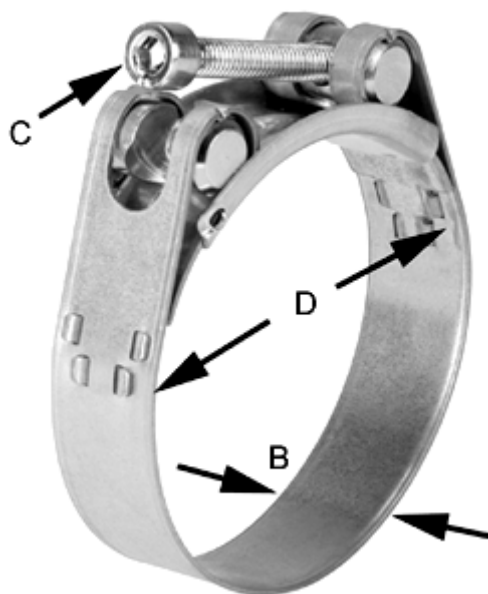

# Data Sheet

Article number: 025927301145

Description: Heavy Duty Clamp GBS M 145/30 W1 ISK QRC

## Measures

---

C (screw type) = ISK
Diameter D = 140-150
Width B = 30